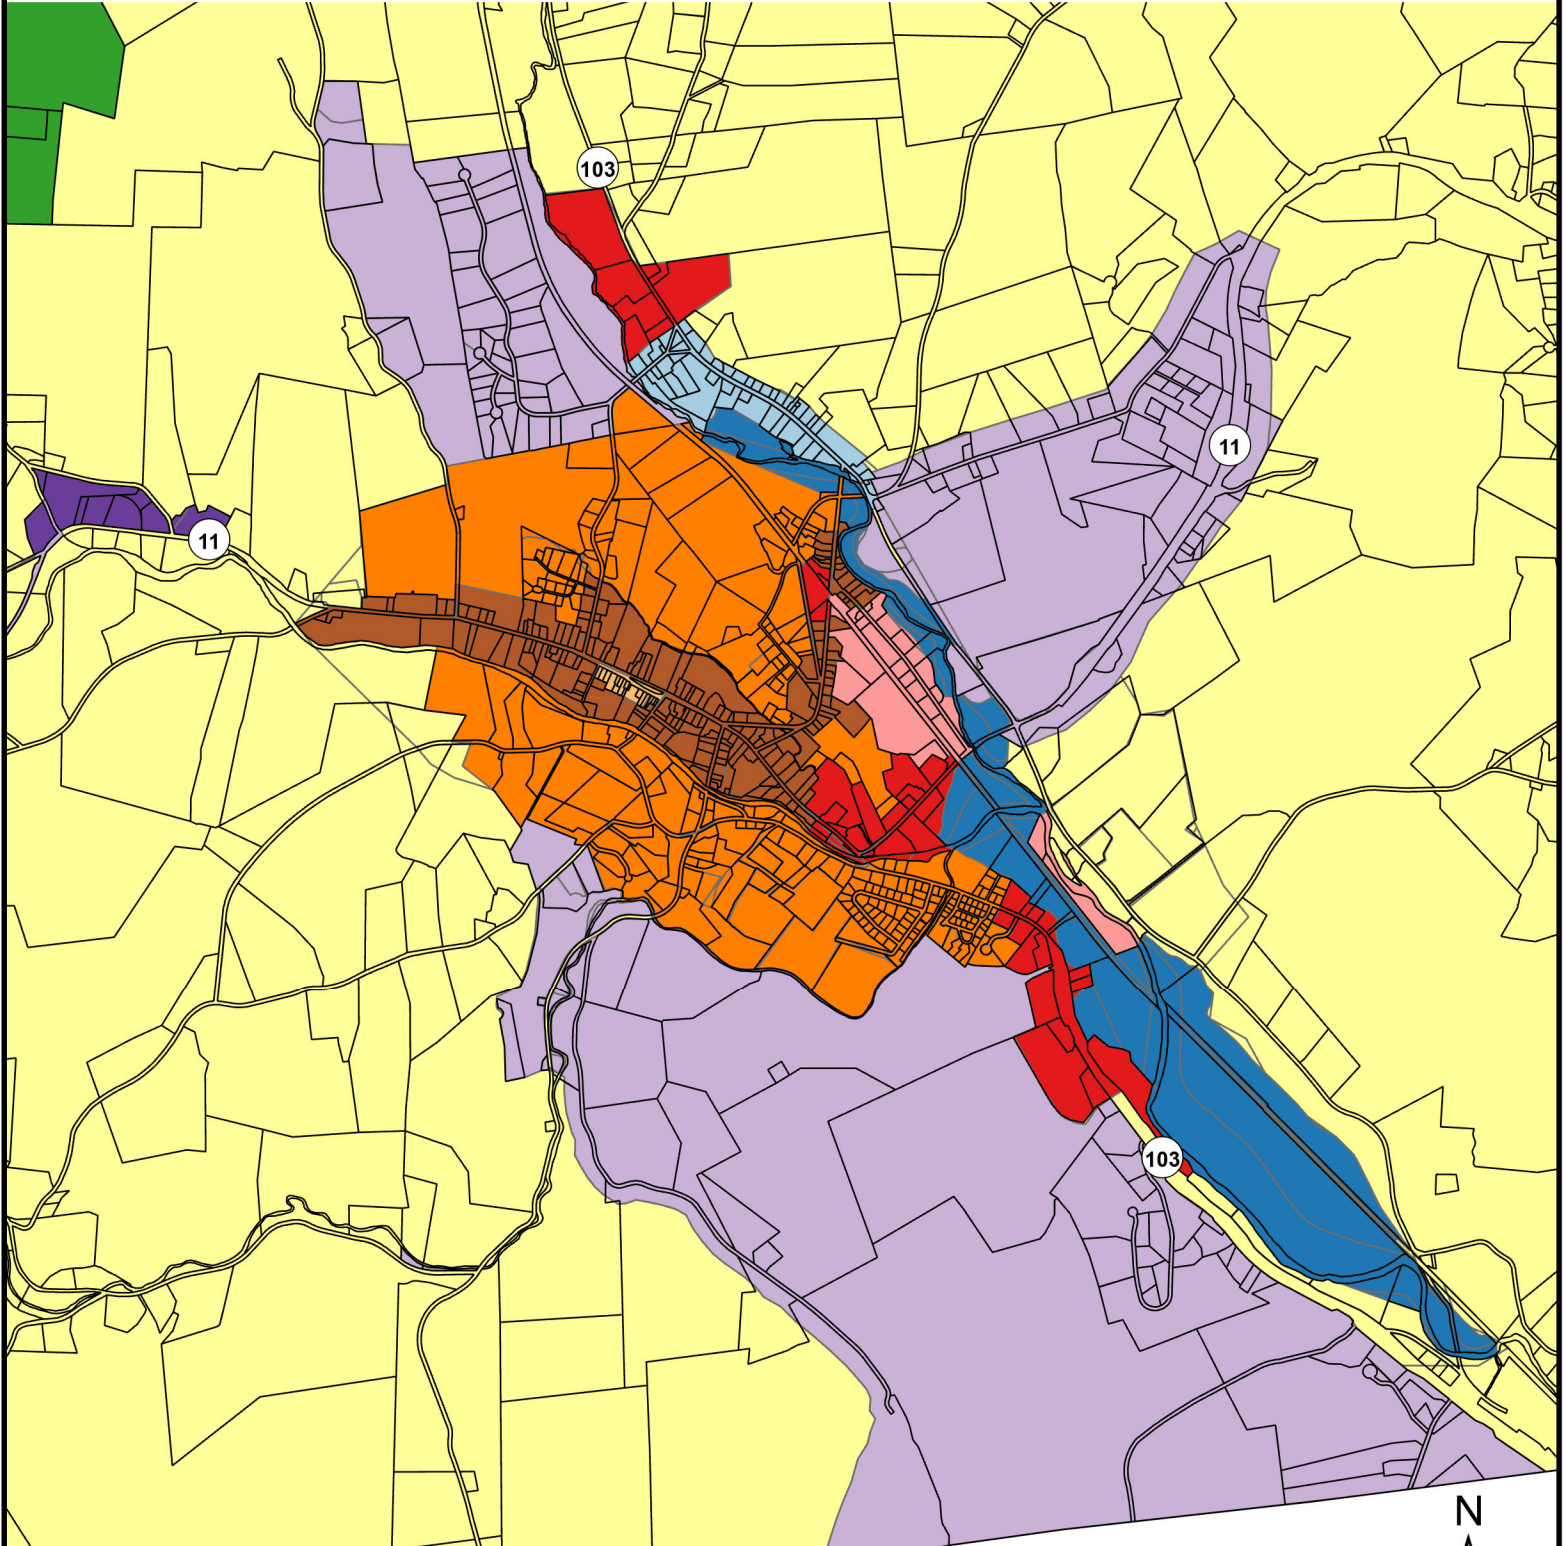

Town of Chester - Village Map

Zoning Districts

Adopted: December 6, 2023
 Effective: December 27, 2023

- 2023 Zoning Districts**
- Adaptive
 - Conservation Residential
 - Forest
 - General Business
 - Mixed Use
 - Neighborhood
 - Open Space
 - Residential 120,000
 - Residential 40,000
 - Stone Village
 - Village Center
 - Village Green

Data sources: Zoning (RPC 2023), Parcels (VCGI 2023), Road names (VTrans 2023).

VT State Plane. Meters, NAD 83

For planning purposes only.
 Not for regulatory interpretation.

P.O. Box 320, Ascutney, VT 05030
 802-674-9201 www.marvcvt.org